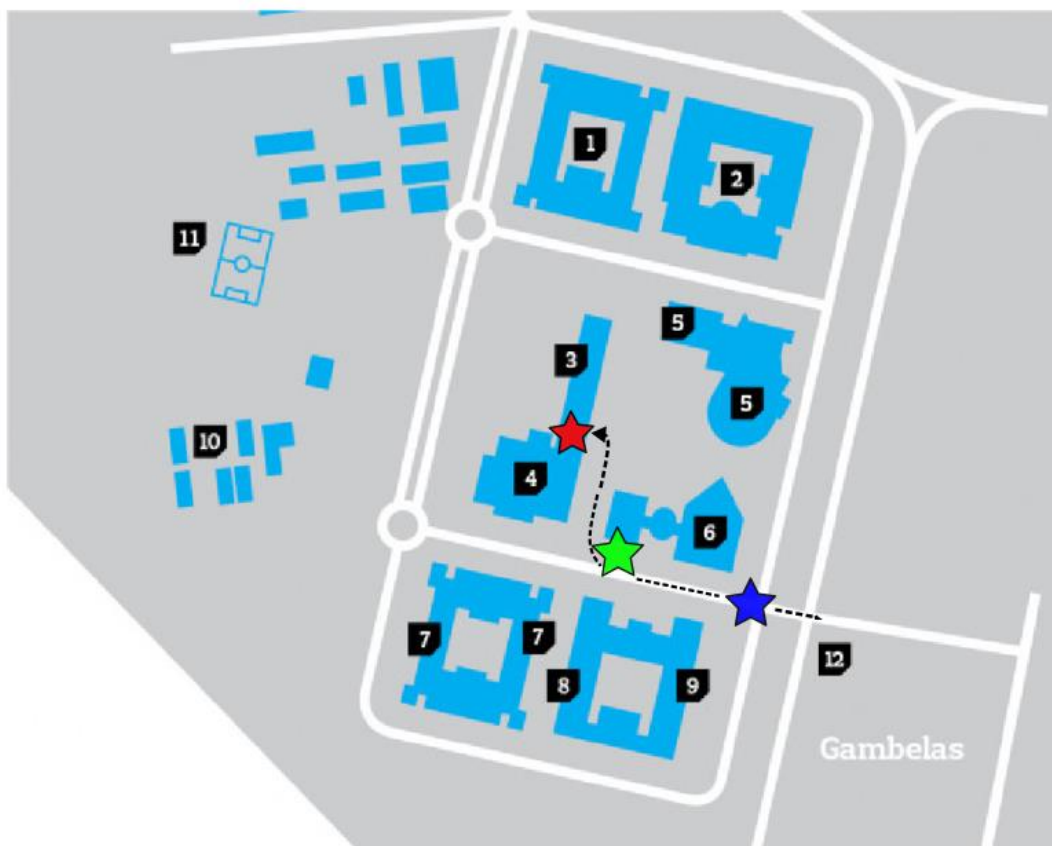

Address:

Amphitheater B (first floor) of the pedagogical complex (CP)

University of Algarve, Campus of Gambelas

8005-139, Faro

Portugal

Meeting point:

Entrance of the pedagogic complex (CP) at **09h30**

Meeting Point

Campus entrance

Bus stop

Public Transports

City bus (Próximo): Line 18 and 19

18

	Terminal Rodoviário bus Station	Univ. Penha university	Univ. Gambelas university	Univ. Gambelas university	Univ. Penha university	Terminal Rodoviário bus Station	
●	7:25	7:40	7:55	7:55	8:15	8:25	●
○	7:45	8:00	8:15	8:15	8:35	8:45	○
●	7:55	8:10	8:25	8:25	8:45	8:55	●
○	8:10	8:25	8:40	8:40	9:00	9:10	○
●	8:30	8:45	9:00	9:00	9:20	9:30	●
○	8:45	9:00	9:15	9:15	9:35	9:45	○
●	9:00	9:15	9:30	9:30	9:50	10:00	●
○	9:30	9:45	10:00	10:00	10:20	10:30	○
●	10:00	10:15	10:30	10:30	10:50	11:00	●
○	10:30	10:45	11:00	11:00	11:20	11:30	○
●	11:00	11:15	11:30	11:30	11:50	12:00	●
○	11:30	11:45	12:00	12:00	12:20	12:30	○
●	12:00	12:15	12:30	12:35	12:55	13:05	●
○	12:15	12:30	12:45	12:45	13:05	13:15	○
●	12:30	12:45	13:00	13:00	13:20	13:30	●
○	13:05	13:20	13:35	13:20	13:40	13:50	○
●	13:15	13:30	13:45	13:45	14:05	14:15	●
○	13:30	13:45	14:00	14:00	14:20	14:30	○
●	14:05	14:20	14:35	14:35	14:55	15:05	●
○	14:30	14:45	15:00	15:00	15:20	15:30	○
●	14:45	15:00	15:15	15:15	15:35	15:45	●
○	15:05	15:20	15:35	15:35	15:55	16:05	○
●	15:30	15:45	16:00	16:00	16:20	16:30	●
○	16:05	16:20	16:35	16:35	16:55	17:05	○
●	16:30	16:45	17:00	17:00	17:20	17:30	●
○	16:45	17:00	17:15	17:15	17:35	17:45	○
●	17:05	17:20	17:35	17:35	17:55	18:05	●
○	17:30	17:45	18:00	18:00	18:20	18:30	○
●	17:45	18:00	18:15	18:15	18:35	18:45	●
○	18:05	18:20	18:35	18:35	18:55	19:05	○
●	18:30	18:45	19:00	19:00	19:20	19:30	●
○	18:45	19:00	19:15	19:15	19:35	19:45	○
●	19:05	19:20	19:35	19:35	19:55	20:05	●
○	19:45	20:00	20:15	20:15	20:35	20:45	○
●	20:05	20:20	20:35	20:35	20:55	21:05	●
○	21:05	21:20	21:35	21:35	21:55	22:05	○
●	22:05	22:20	22:35	22:35	22:55	23:05	●
○	23:05	23:20	23:35	23:40	0:00	0:10	○